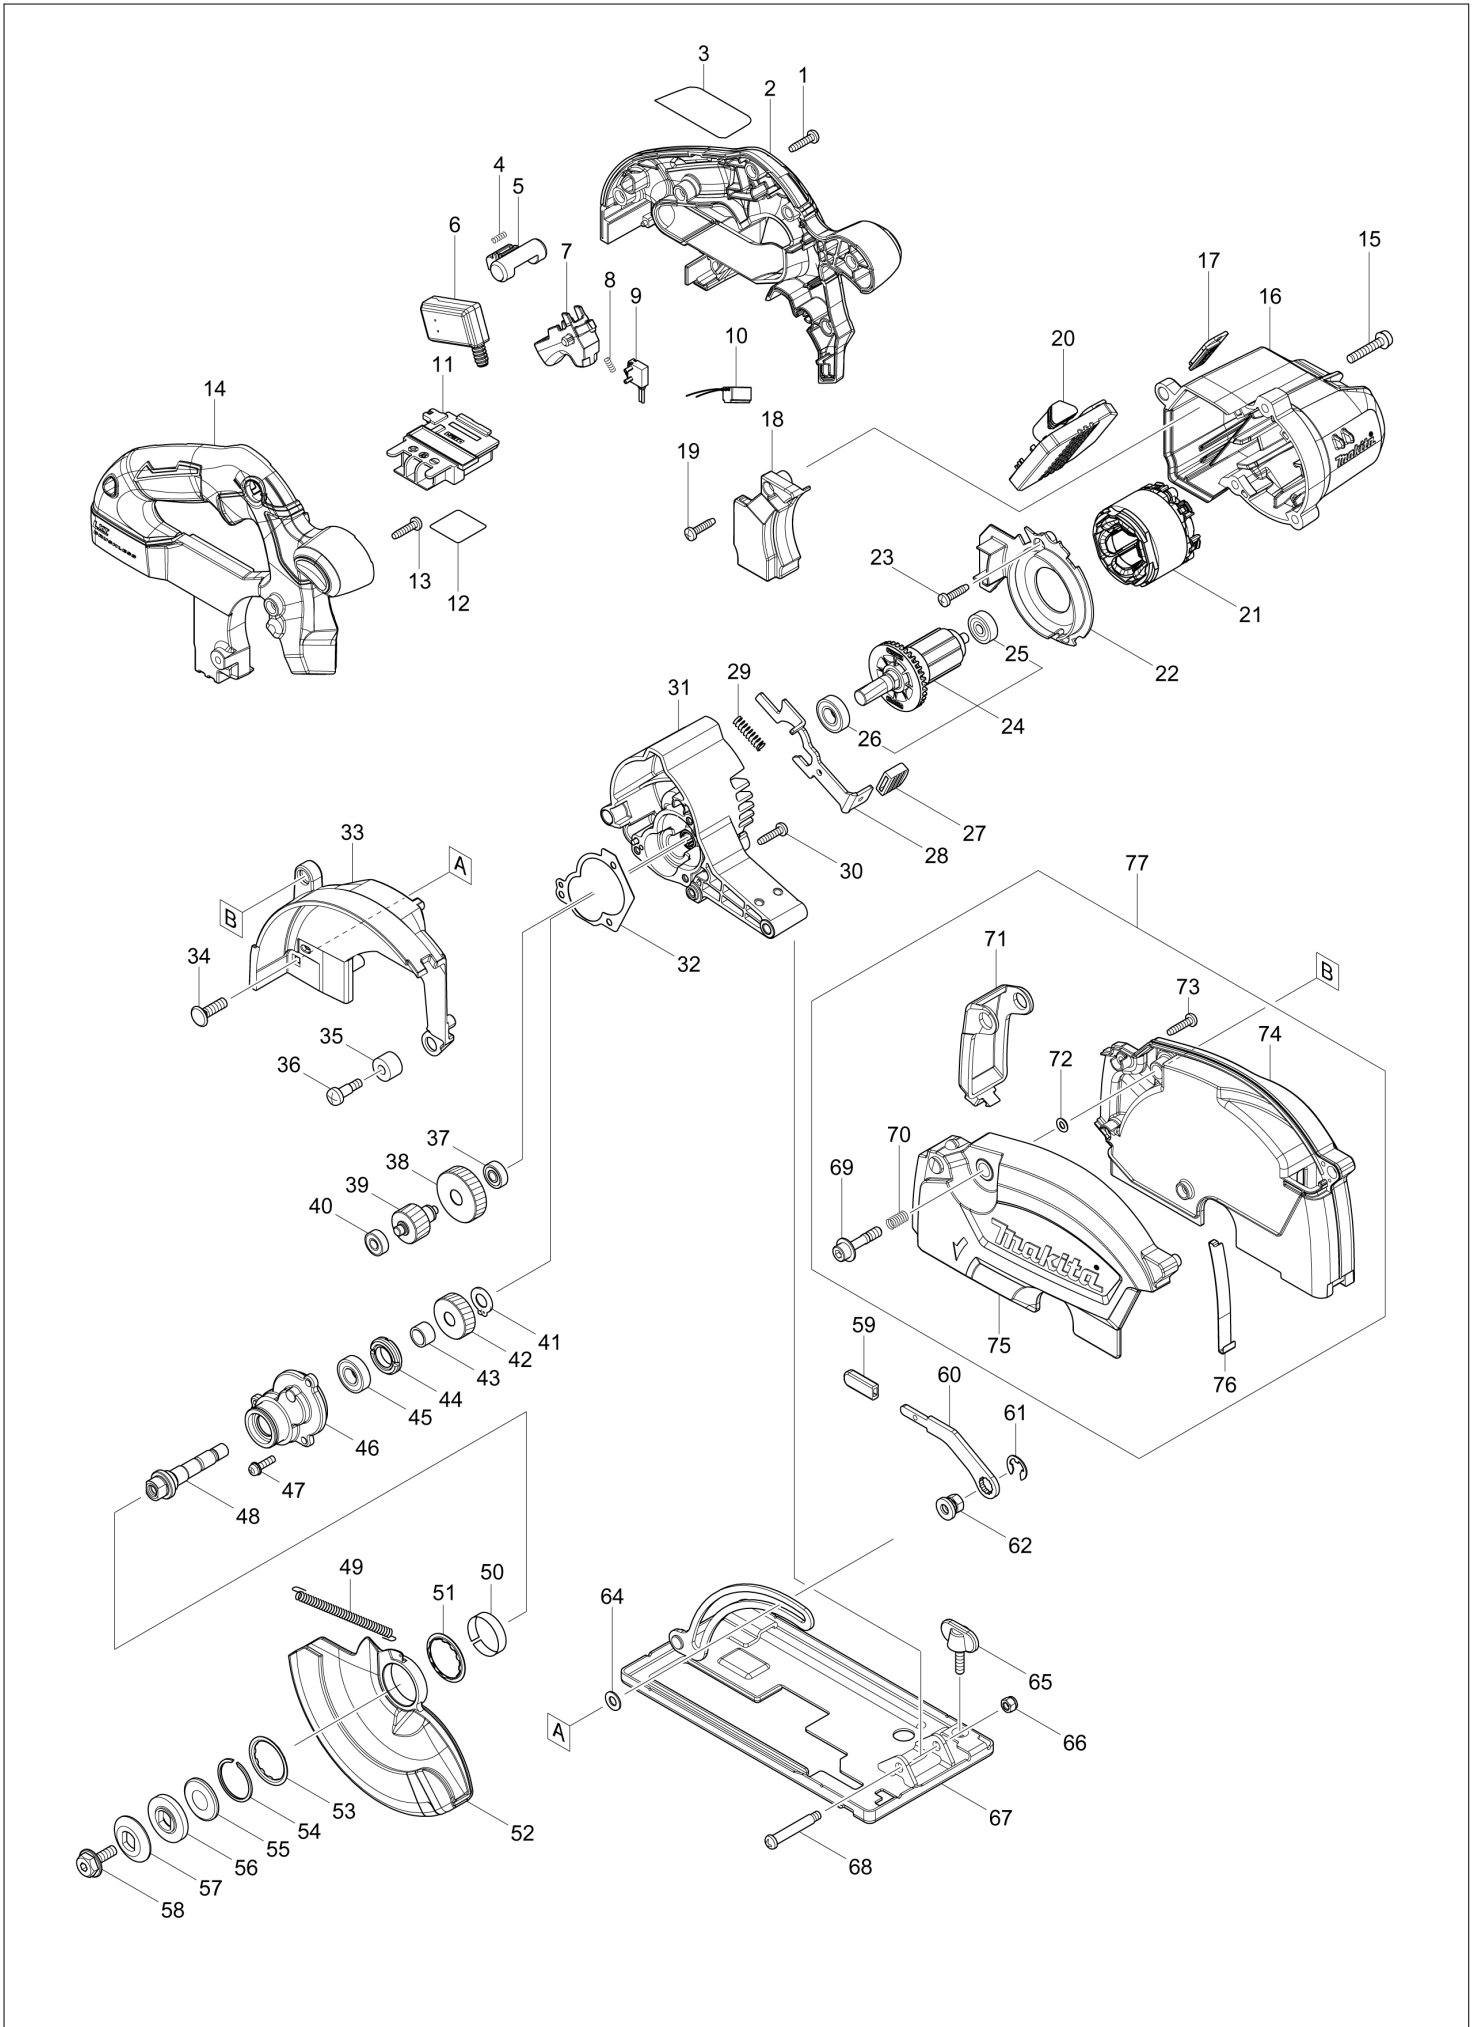

(BT) DCS553 / 150MM CORDLESS METAL CUTTER

BT

BHUTAN

DCS553 / 150MM CORDLESS METAL CUTTER

Item	Sub	Parts No.	Parts Description	Qty	I/C	E/C No.	Close No.	Remark
001		265995-6	TAPPING SCREW 4X18	6				
002		183K13-3	HANDLE SET	1				
	C10	263005-3	RUBBER PIN 6	2				
	D10		INC. 14					
003		854S64-8	DCS553 NAME PLATE	1				
004		231433-0	COMPRESSION SPRING 4	1				
005		419704-7	LOCK OFF BUTTON	1				
006		651083-9	SWITCH C3XA-1PSPM	1				
007		458594-3	SWITCH LEVER	1				
008		231433-0	COMPRESSION SPRING 4	1				
009		632M68-2	SWITCH UNIT	1				
010		620936-3	LED CIRCUIT	1				
011		643874-2	TERMINAL	1				
012		854S72-9	DCS553 SERIAL NO. LABEL	1				
013		265995-6	TAPPING SCREW 4X18	2				
014		183K13-3	HANDLE SET	1				
	C10	263005-3	RUBBER PIN 6	2				
	D10		INC. 2					
015		911253-5	PAN HEAD SCREW M5X30	3				
016		458656-7	MOTOR HOUSING	1				
017		144251-6	INDICATION PLATE COMPLETE	1				
018		458657-5	MOTOR HOUSING COVER	1				
019		265995-6	TAPPING SCREW 4X18	1				
020		620938-9	CONTROLLER	1			DJ461	
020-1		620L75-1	CONTROLLER	1	S	DJ461		
021		629368-1	STATOR	1			DJ461	
021-1		629C04-7	STATOR	1	S	DJ461		
022		458658-3	BAFFLE PLATE	1				
023		265995-6	TAPPING SCREW 4X18	2				
024-1		510437-8	ROTOR ASS'Y	1			DF420	
	D10		INC. 25,26				DF420	
024-2		510437-8	ROTOR ASS'Y	1	O	DF420		
	D10		INC. 25,26			DF420		
025		210022-4	BALL BEARING 626DDW	1				
026-1		210214-5	BALL BEARING 6900DDW	1				
027		286039-9	CAP	1				
028		346885-3	SHAFT LOCK	1				
029		233117-6	COMPRESSION SPRING 6	1				
030		265995-6	TAPPING SCREW 4X18	2				
031		140D79-4	GEAR HOUSING COMPLETE	1				
	C10	213961-7	O RING 22	1				
032		424715-9	GASKET	1				
033		458661-4	BLADE CASE	1				
034		266737-1	FLAT HEAD SQ. NECK BOLT M6X20	1				
035		262511-5	RUBBER SLEEVE 6	1				
036		265115-2	+ PAN HEAD SCREW M5	1				
037		210065-6	BALL BEARING 625ZZ	1				
038		227809-7	HELICAL GEAR 30	1				
039		227807-1	HELICAL GEAR 17	1				
040		210033-9	BALL BEARING 696ZZ	1				
041		961005-4	RETAINING RING S-9	1				
042		227808-9	HELICAL GEAR 24	1				
043		257728-3	SLEEVE 10	1				
044		285847-5	BEARING RETAINER 14-23	1				
045-1		210214-5	BALL BEARING 6900DDW	1				
046		143228-8	BEARING BOX COMPLETE	1				
	C10	263002-9	RUBBER PIN 4	1				
047		911128-8	P.H.SCREW M4X16 WITH WR	3				
048		326540-3	SPINDLE	1				
049		231792-2	TENSION SPRING 3	1				
050		345470-9	THICKNESS RING	1				
051		345739-1	SPACER	1				
052		140C92-6	SAFETY COVER COMPLETE	1				
053		345739-1	SPACER	1				
054		257938-2	RETAINING RING(EXT) WR-26	1				

A:DCS553Z(N)

Interchange

O : Yes

X : No

< : the new part can be substituted for the current.

> : the current part can be substituted for the new.

S : Interchangeable as a set.