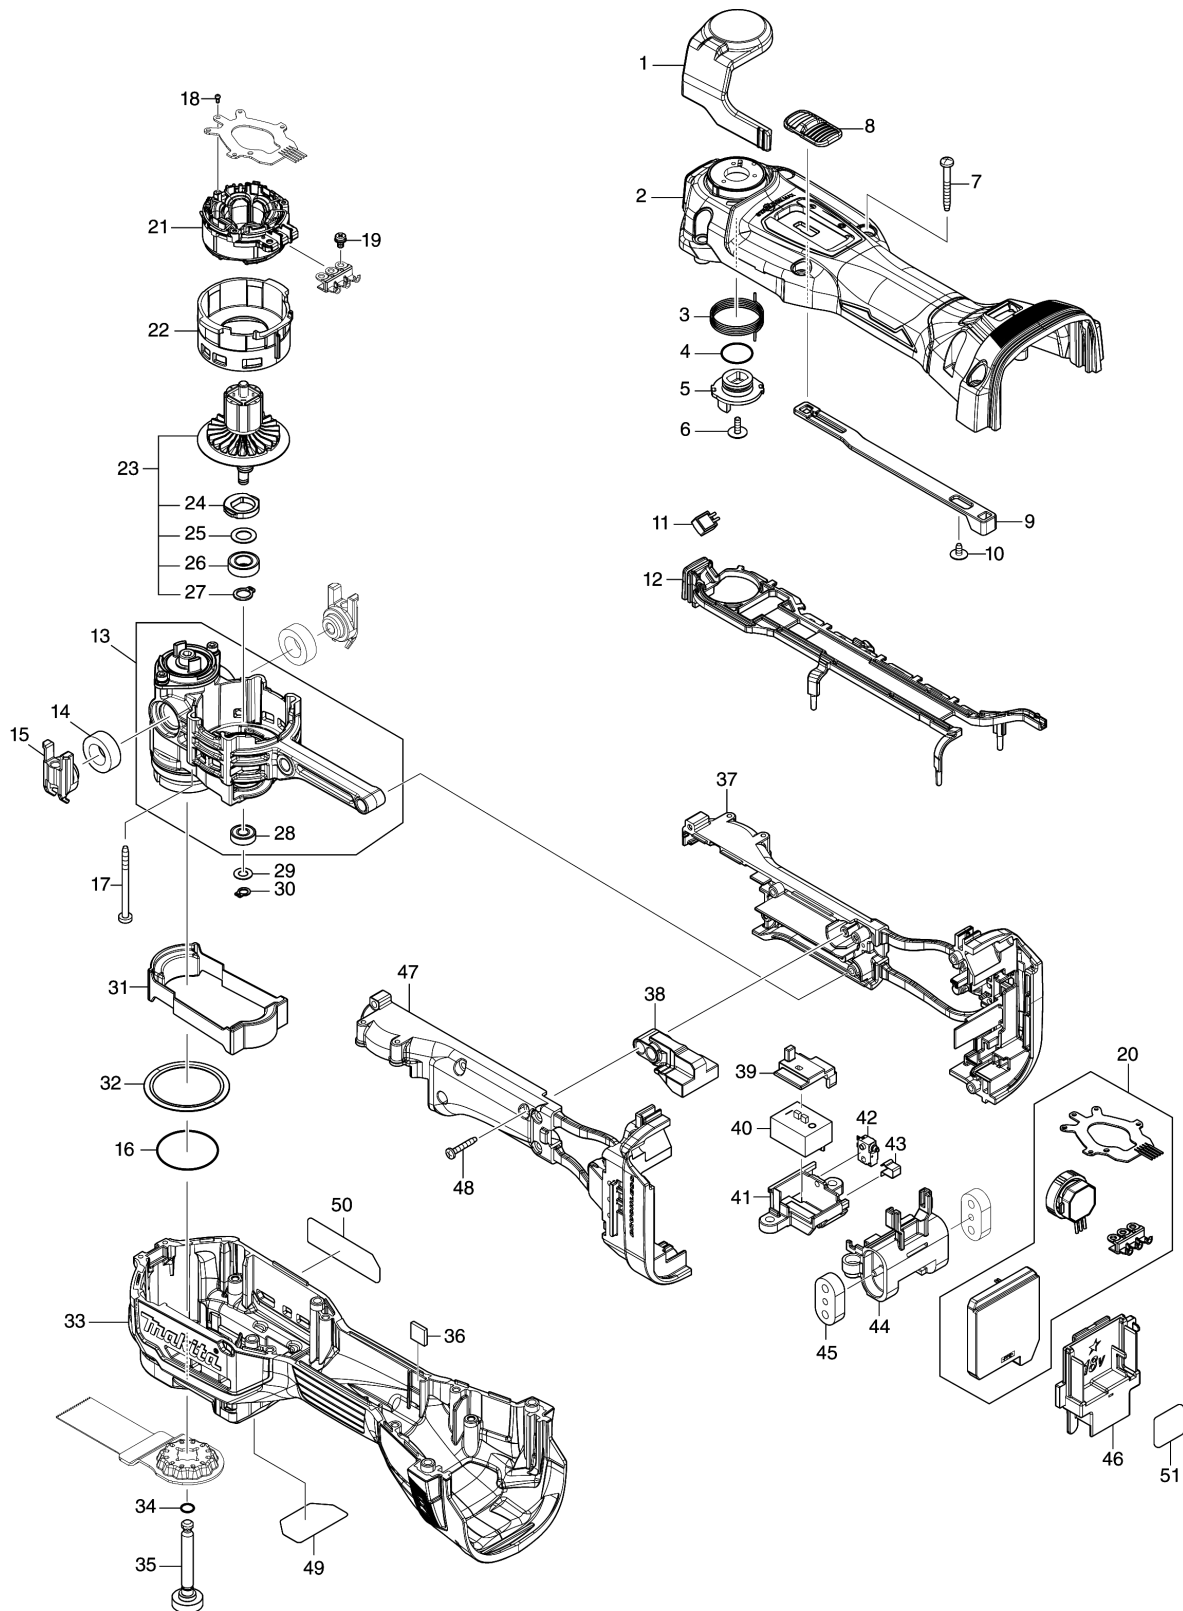

Model No.DTM52 CORDLESS MULTI TOOL

Model No.DTM52 CORDLESS MULTI TOOL

Item	Parts No.	Description	I/C	Qty	New/Old	Opt. 1	Opt. 2	Note
001	140Y95-2	LEVER COMPLETE		1				
C10	263032-0	RUBBER PIN 4		1				
002	183S78-3	HOUSING SET		1				
D10		INC. 33,36						
003	232680-6	TORSION SPRING 25		1				
004	213070-2	O RING 10		1				
005	313364-6	DRIVER B		1				
006	265B82-3	P.H.SCREW M3X10 WITH WR		1				
007	266351-3	TAPPING SCREW 4X35		8				
008	413395-6	SWITCH KNOB		1	*			
008-1	413G34-0	SWITCH KNOB	<	1				
009	413396-4	SWITCH LEVER A		1				
010	265B81-5	TAPPING SCREW FLANGE 3X6		1				
011	620E79-1	LED CIRCUIT		1				
012	413400-9	LED GUIDE		1				
013	136394-8	CRANK HOUSING ASSY		1	*			
D10		INC. 28			*			
013-1	136529-1	CRANK HOUSING ASS'Y	<	1				
D10		INC. 28						
014	422677-5	CUSHION F		2				
015	413401-7	CUSSION SUPPORT F		2				
016	213497-6	O-RING 31.5		1				
017	266327-0	TAPPING SCREW 3X40		4				
018	266490-9	TAPPING SCREW PT 2X6		3	*			
018-1	265C47-1	TAPPING SCREW PT 2X6	<	3				
019	652069-6	FLAT HEAD SCREW M3X6		3				
020	620E78-3	CONTROLLER		1				
021	629A56-6	STATOR		1				
022	413394-8	MOTOR HOUSING		1				
023	519683-0	ROTOR ASSY		1				
C10	210248-8	BALL BEARING 6901DDW		1				
C20	253492-4	FLAT WASHER 21		1				
D10		INC. 24-27						
024	313361-2	BALANCER		1				
025	253777-8	FLAT WASHER 8		1				
026	210249-6	BALL BEARING 688LLU		1				
027	961004-6	RETAINING RING S-8		1				
028	210039-7	BALL BEARING 695DDW		1				
029	253811-4	FLAT WASHER 5		1				
030	961008-8	RETAINING RING S-5		1				
031	422721-8	CAP		1				
032	422682-2	RUBBER RING 35		1				
033	183S78-3	HOUSING SET		1				
D10		INC. 2,36						
034	213032-0	O RING 4		1				

Please order the parts with part number.

Print Date 9/1/2022