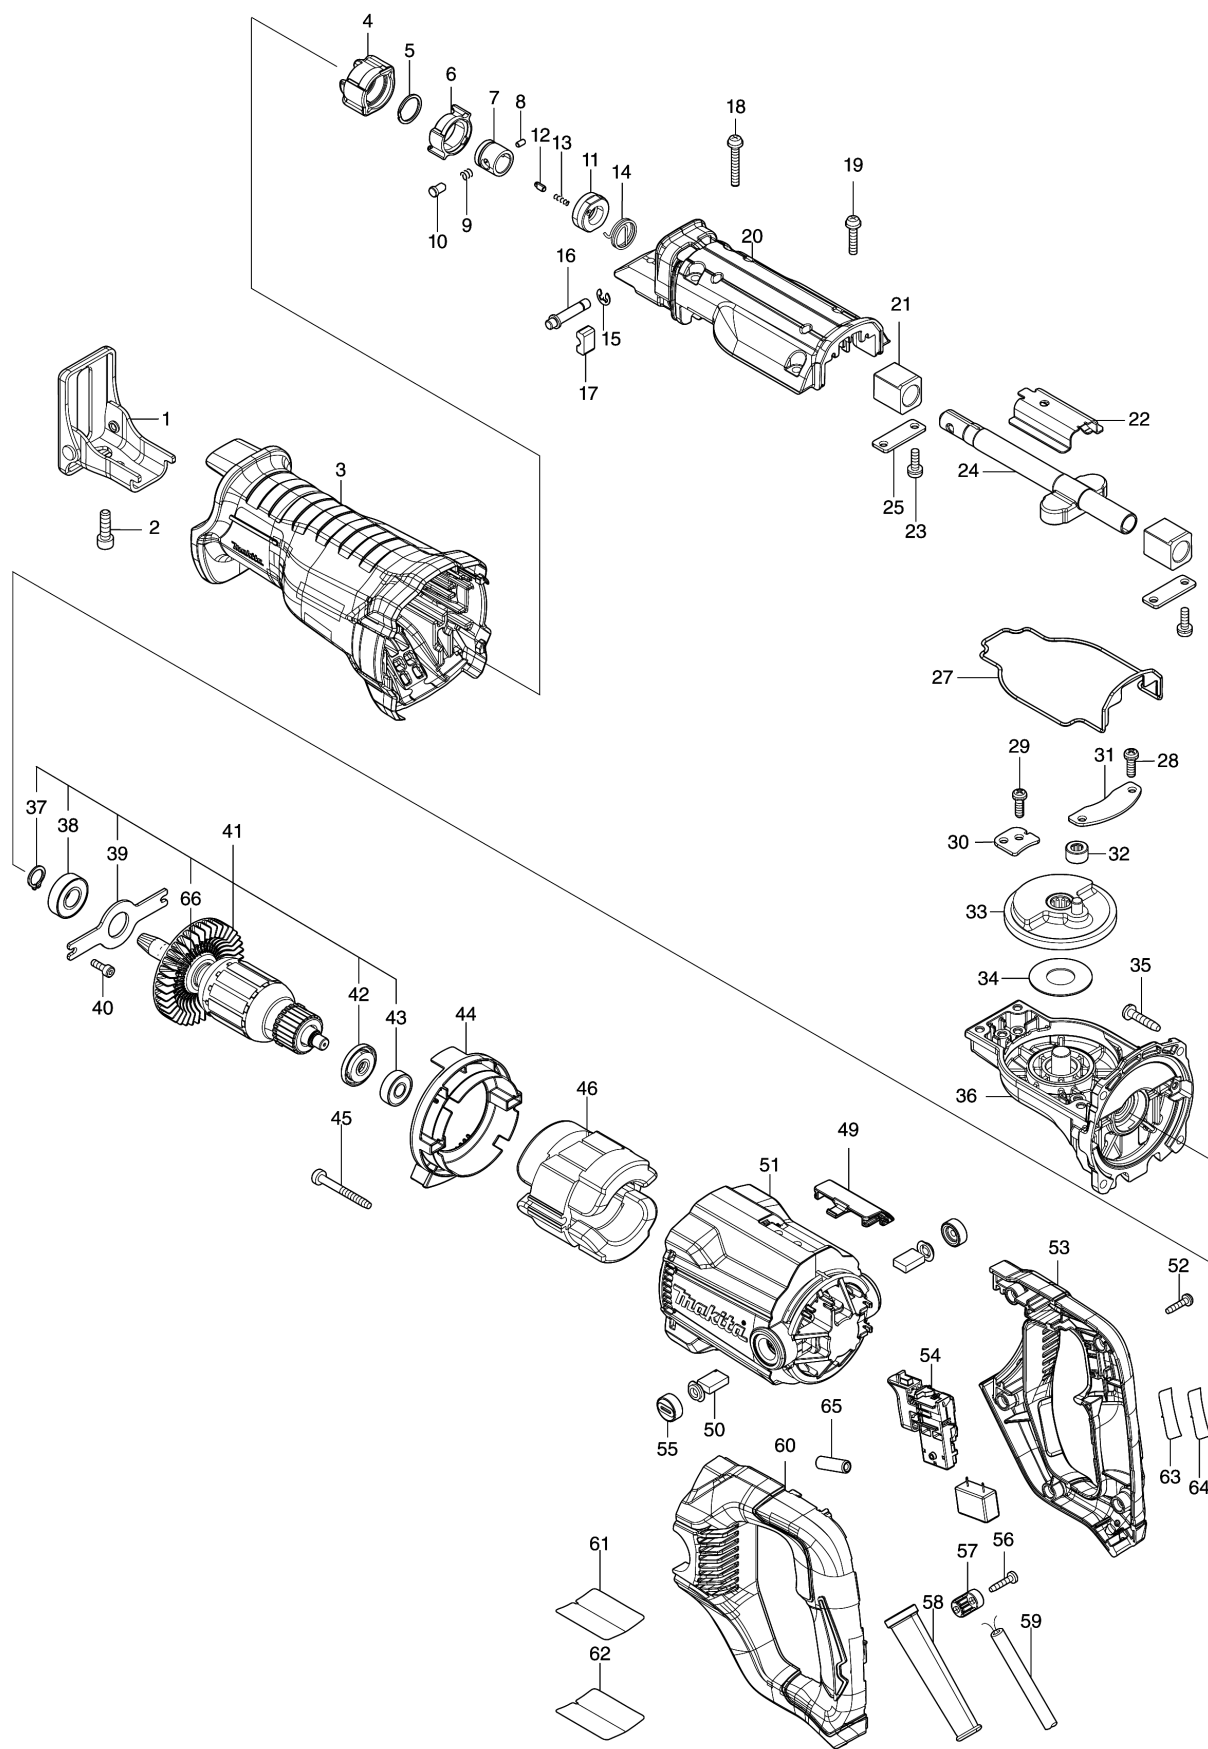

Model No. JR3051T RECIPRO SAW

## Model No.JR3051T RECIPRO SAW

Item	Parts No.	Description	I/C	Qty	New/Old	Opt. 1	Opt. 2	Note
001	162704-3	SHOE		1				
002	265844-7	HEX. SOCKET HEAD BOLT M6X20		1				
003	422537-1	INSULATION COVER		1				
004	422223-4	PROTECTOR		1				
005	257430-8	RETAINING RING(EXT)18		1				
006	310848-5	DRIVING SLEEVE		1				
007	327043-0	GUIDE SLEEVE		1				
008	268094-3	PIN 3		1				
009	234381-2	COMPRESSION SPRING 6		1				
010	256569-4	SHOULDER PIN 5		1				
011	458968-8	CONNECTING SLEEVE		1				
012	310912-2	PUSH PIN		1				
013	232472-3	COMPRESSION SPRING 2		1				
014	233594-2	TORSION SPRING 17		1				
015	961018-5	STOP RING E-5		1				
016	256934-7	COLLARED PIN 6		1				
017	327441-8	BLOCK		1				
018	911258-5	PAN HEAD SCREW M5X35		2				
019	911243-8	PAN HEAD SCREW M5X25		2				
020	140R13-8	GEAR HOUSING COVER COMPLETE		1				
C10	213174-0	X RING 14		1				
021	214169-6	PLANE BEARING 14		2				
022	347596-3	SLIDE PLATE		1				
023	911225-0	PAN HEAD SCREW M5X16		4	*			
023-1	265C32-4	P.H.SCREW M5X16 WITH WM	O	4				
024	162705-1	SLIDER		1				
025	341462-6	PLATE		2				
026	136188-1	GEAR HOUSING COVER ASS'Y		1				
D10		INC. 4-17,20-25						
027	422538-9	SEAL RING		1				
028	911225-0	PAN HEAD SCREW M5X16		2	*			
028-1	265C32-4	P.H.SCREW M5X16 WITH WM	O	2				
029	911225-0	PAN HEAD SCREW M5X16		2	*			
029-1	265C32-4	P.H.SCREW M5X16 WITH WM	O	2				
030	347597-1	GEAR PLATE A		1				
031	346715-8	GEAR PLATE		1				
032	212959-1	NEEDLE BEARING 708		1				
033	140R15-4	GEAR COMPLETE		1				
034	267290-0	FLAT WASHER 18		1				
035	266459-3	TAPPING SCREW 5X25		4				
036	140R12-0	GEAR HOUSING COMPLETE		1				
037	961052-5	RETAINING RING S-12		1				
038	211131-2	BALL BEARING 6001DDW		1	*			
038-1	210105-0	BALL BEARING 6001LLU	<	1				